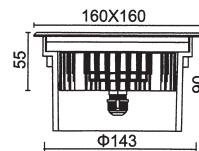

- สามารถรับน้ำหนักได้ 2,000 Kg

- RGB: Color Changer (Input Voltage: 24VDC)
- DMX512: Control by DMX512 system

ITUL - 77

Input 230VAC

Input 24VDC

LUMITRON REF.	Lamp Type	Input Voltage
ITUL-77-9x1W-230VAC	LED 9x1W	230VAC
ITUL-77-9x1W-24VDC	LED 9x1W	24VDC
ITUL-77-RGB9x1W	LED RGB 9x1W	24VDC

ITUL - 78

Input 230VAC

Input 24VDC

LUMITRON REF.	Lamp Type	Input Voltage
ITUL-78-12x1W-230VAC	LED 12x1W	230VAC
ITUL-78-12x1W-24VDC	LED 12x1W	24VDC
ITUL-78-RGB12x1W	LED RGB 12x1W	24VDC