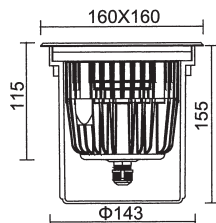

- สามารถรับน้ำหนักได้ 2,000 Kg

- RGB: Color Changer (Input Voltage: 24VDC)
- DMX512: Control by DMX512 system

ITUL - 77

Input 230VAC

Input 24VDC

LUMITRON REF.	Lamp Type	Input Voltage
ITUL-77-9x1W-230VAC	LED 9x1W	230VAC
ITUL-77-9x1W-24VDC	LED 9x1W	24VDC
ITUL-77-RGB9x1W	LED RGB 9x1W	24VDC

ITUL - 78

Input 230VAC

Input 24VDC

LUMITRON REF.	Lamp Type	Input Voltage
ITUL-78-12x1W-230VAC	LED 12x1W	230VAC
ITUL-78-12x1W-24VDC	LED 12x1W	24VDC
ITUL-78-RGB12x1W	LED RGB 12x1W	24VDC